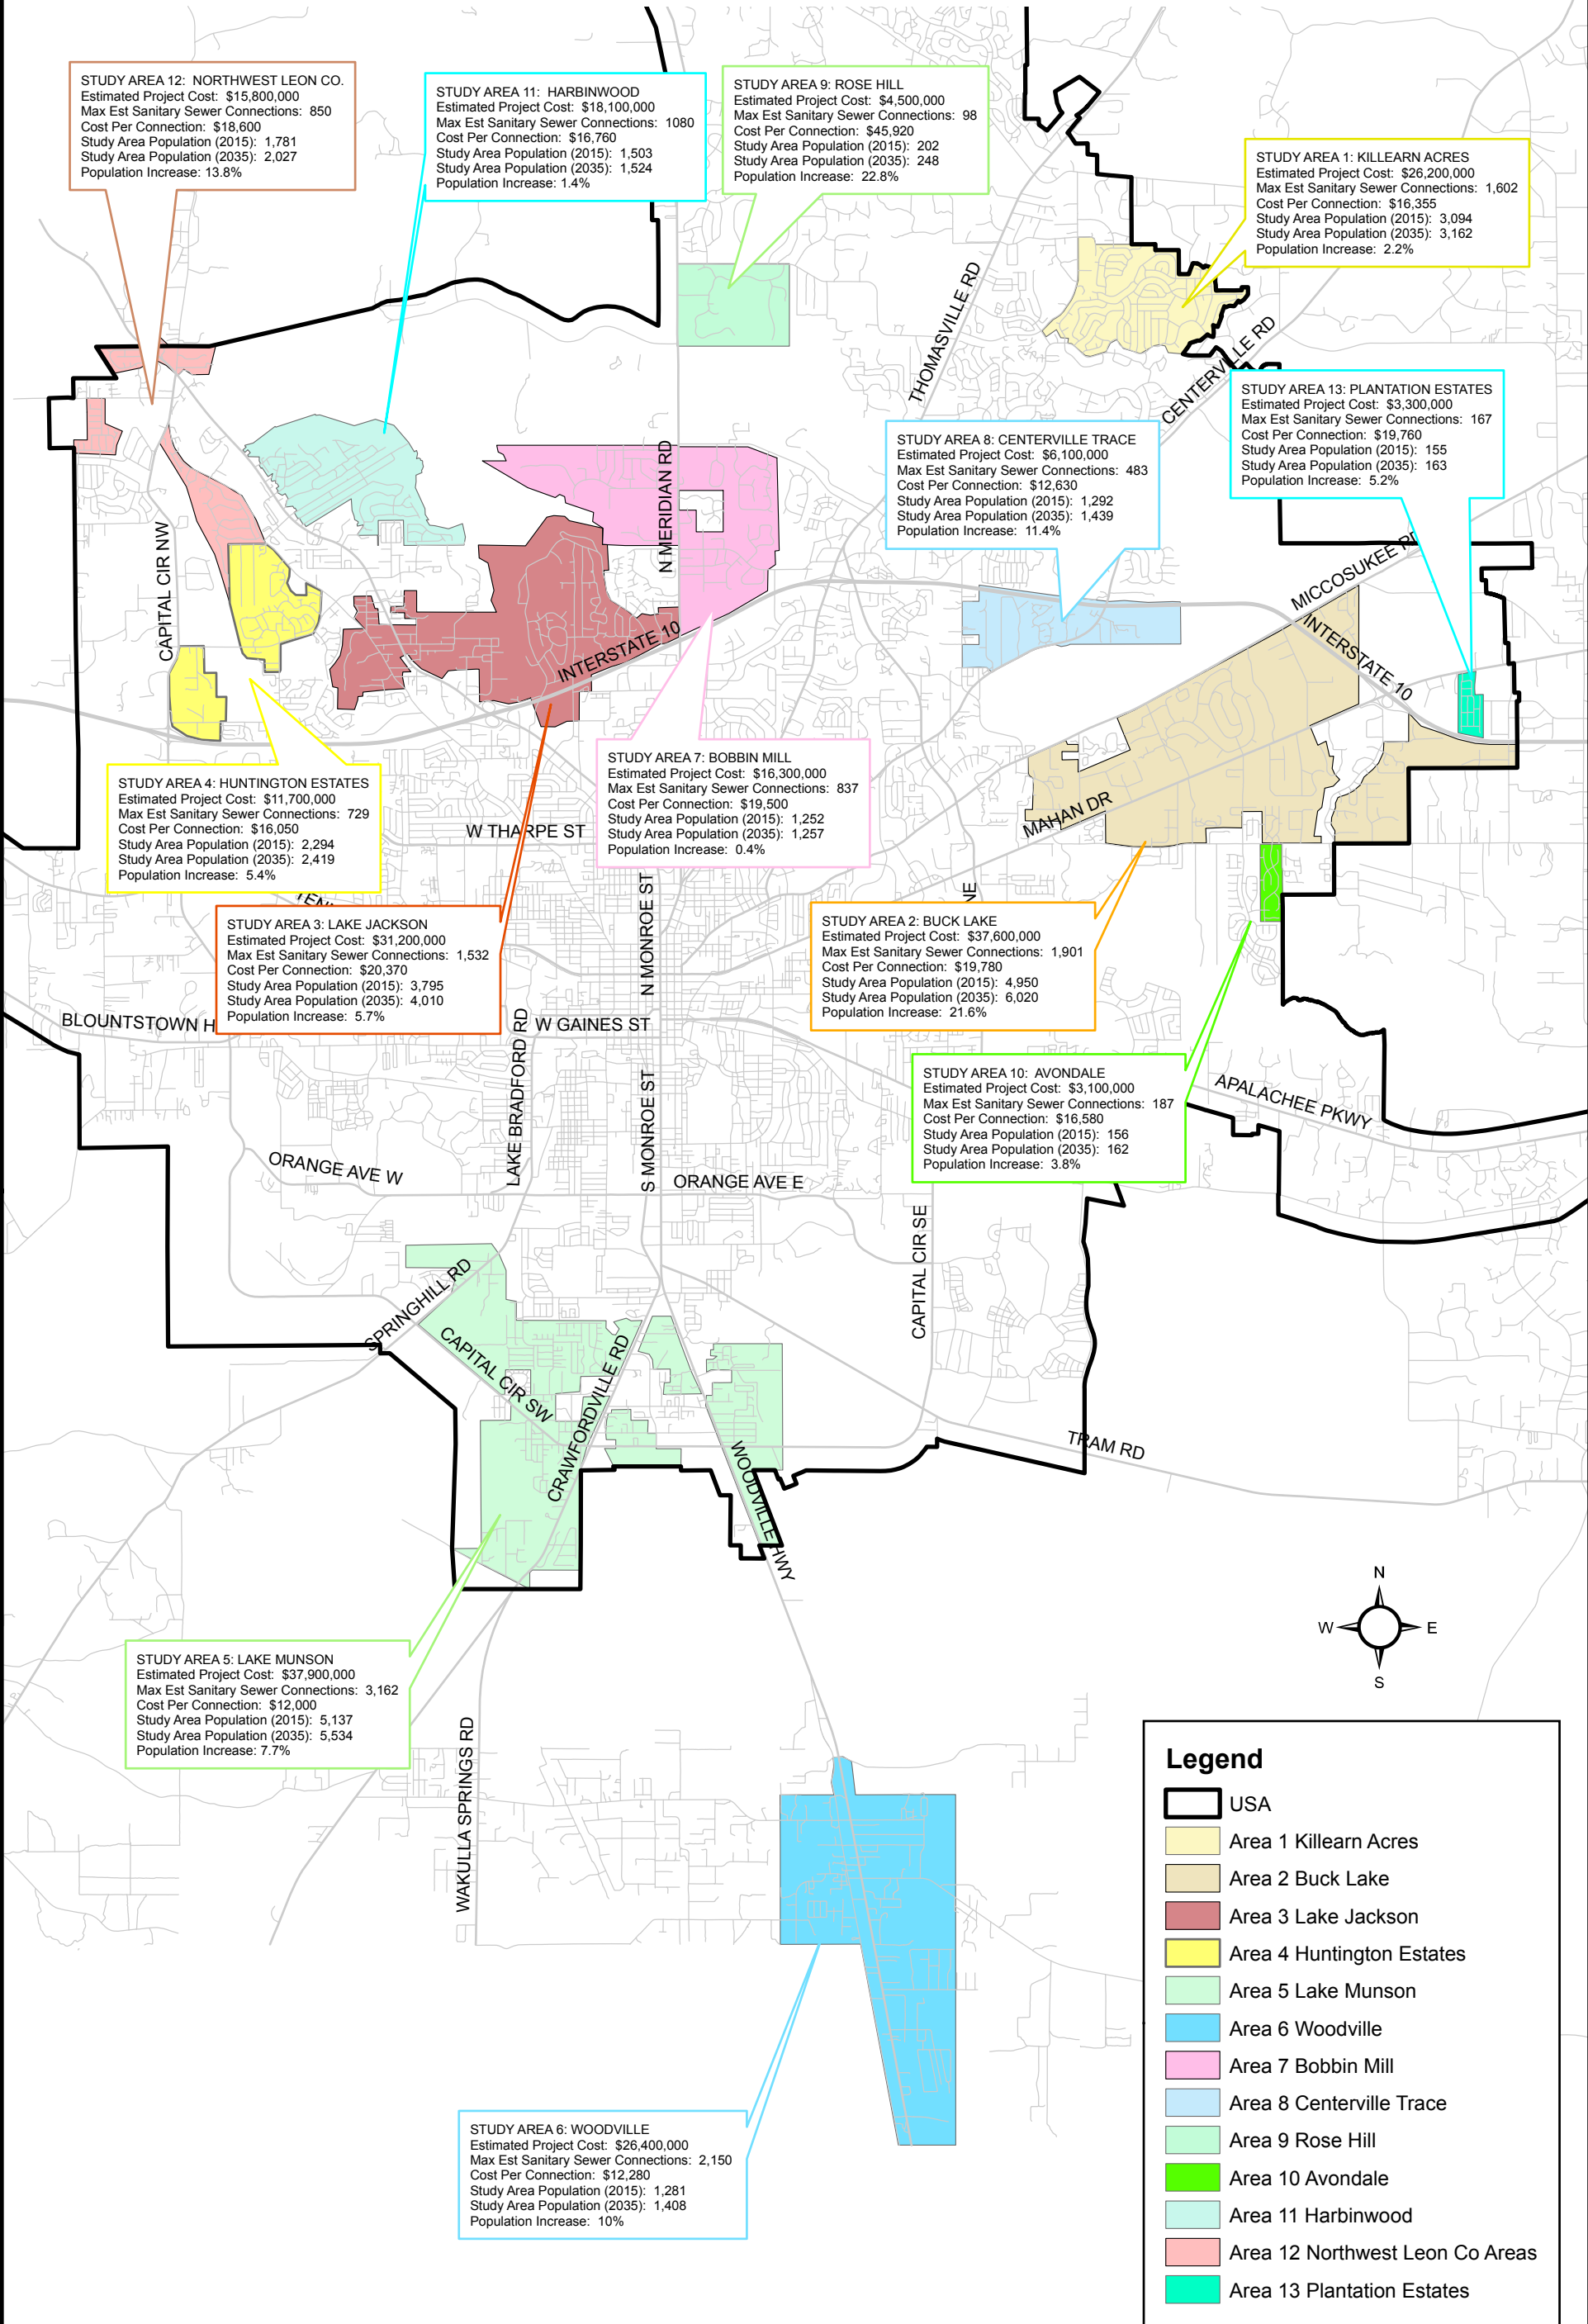

FIGURE 3-1: UNSEWERED TARGET AREAS

MAY 2015

Legend

- USA
- Area 1 Killearn Acres
- Area 2 Buck Lake
- Area 3 Lake Jackson
- Area 4 Huntington Estates
- Area 5 Lake Munson
- Area 6 Woodville
- Area 7 Bobbin Mill
- Area 8 Centerville Trace
- Area 9 Rose Hill
- Area 10 Avondale
- Area 11 Harbinwood
- Area 12 Northwest Leon Co Areas
- Area 13 Plantation Estates